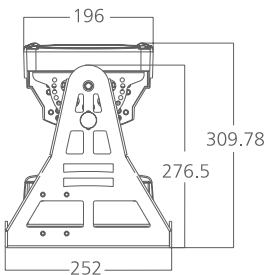

Flood light OLIST

DMX 512 RDM IP66
OUTDOOR RATED

white grey black

356 136
LED Power 230 W ColourTemp Cool White Luminous 14659 lm

356 137
LED Power 230 W ColourTemp Warm White Luminous 11080 lm

356 138
LED Power 230 W ColourTemp Cool White+Amber Luminous 13860 lm

LIGHT DISTRIBUTION

6° (12°-25°-45°-40x12°)

6° (12°-25°-45°-40x12°)

6° (12°-25°-45°-40x12°)