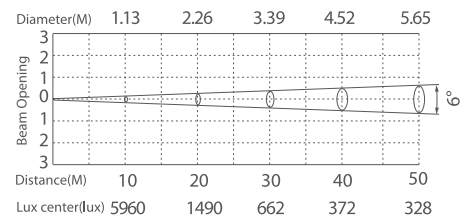

Flood light OLIST

DMX 512 RDM IP66
OUTDOOR RATED

white grey black

356 136
LED Power 230 W ColourTemp Cool White Luminous 14659 lm

356 137
LED Power 230 W ColourTemp Warm White Luminous 11080 lm

356 138
LED Power 230 W ColourTemp Cool White+Amber Luminous 13860 lm

LIGHT DISTRIBUTION

6° (12°-25°-45°-40x12°)

6° (12°-25°-45°-40x12°)

6° (12°-25°-45°-40x12°)