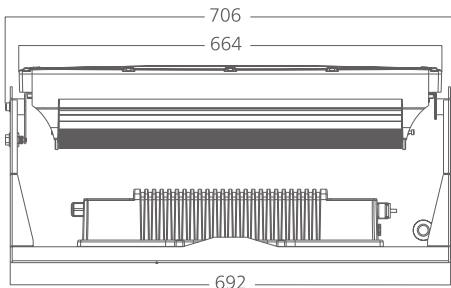

Flood light OLIST

DMX 512 RDM IP66
OUTDOOR RATED

white grey black

356 136
LED Power 230 W ColourTemp Cool White Luminous 14659 lm

356 137
LED Power 230 W ColourTemp Warm White Luminous 11080 lm

356 138
LED Power 230 W ColourTemp Cool White+Amber Luminous 13860 lm

LIGHT DISTRIBUTION

6° (12°-25°-45°-40x12°)

6° (12°-25°-45°-40x12°)

6° (12°-25°-45°-40x12°)