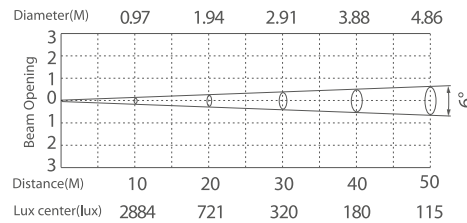

Flood light OLIST

DMX 512 RDM IP66
OUTDOOR RATED

white grey black

356 136
LED Power 230 W ColourTemp Cool White Luminous 14659 lm

356 137
LED Power 230 W ColourTemp Warm White Luminous 11080 lm

356 138
LED Power 230 W ColourTemp Cool White+Amber Luminous 13860 lm

LIGHT DISTRIBUTION

6° (12°-25°-45°-40x12°)

6° (12°-25°-45°-40x12°)

6° (12°-25°-45°-40x12°)